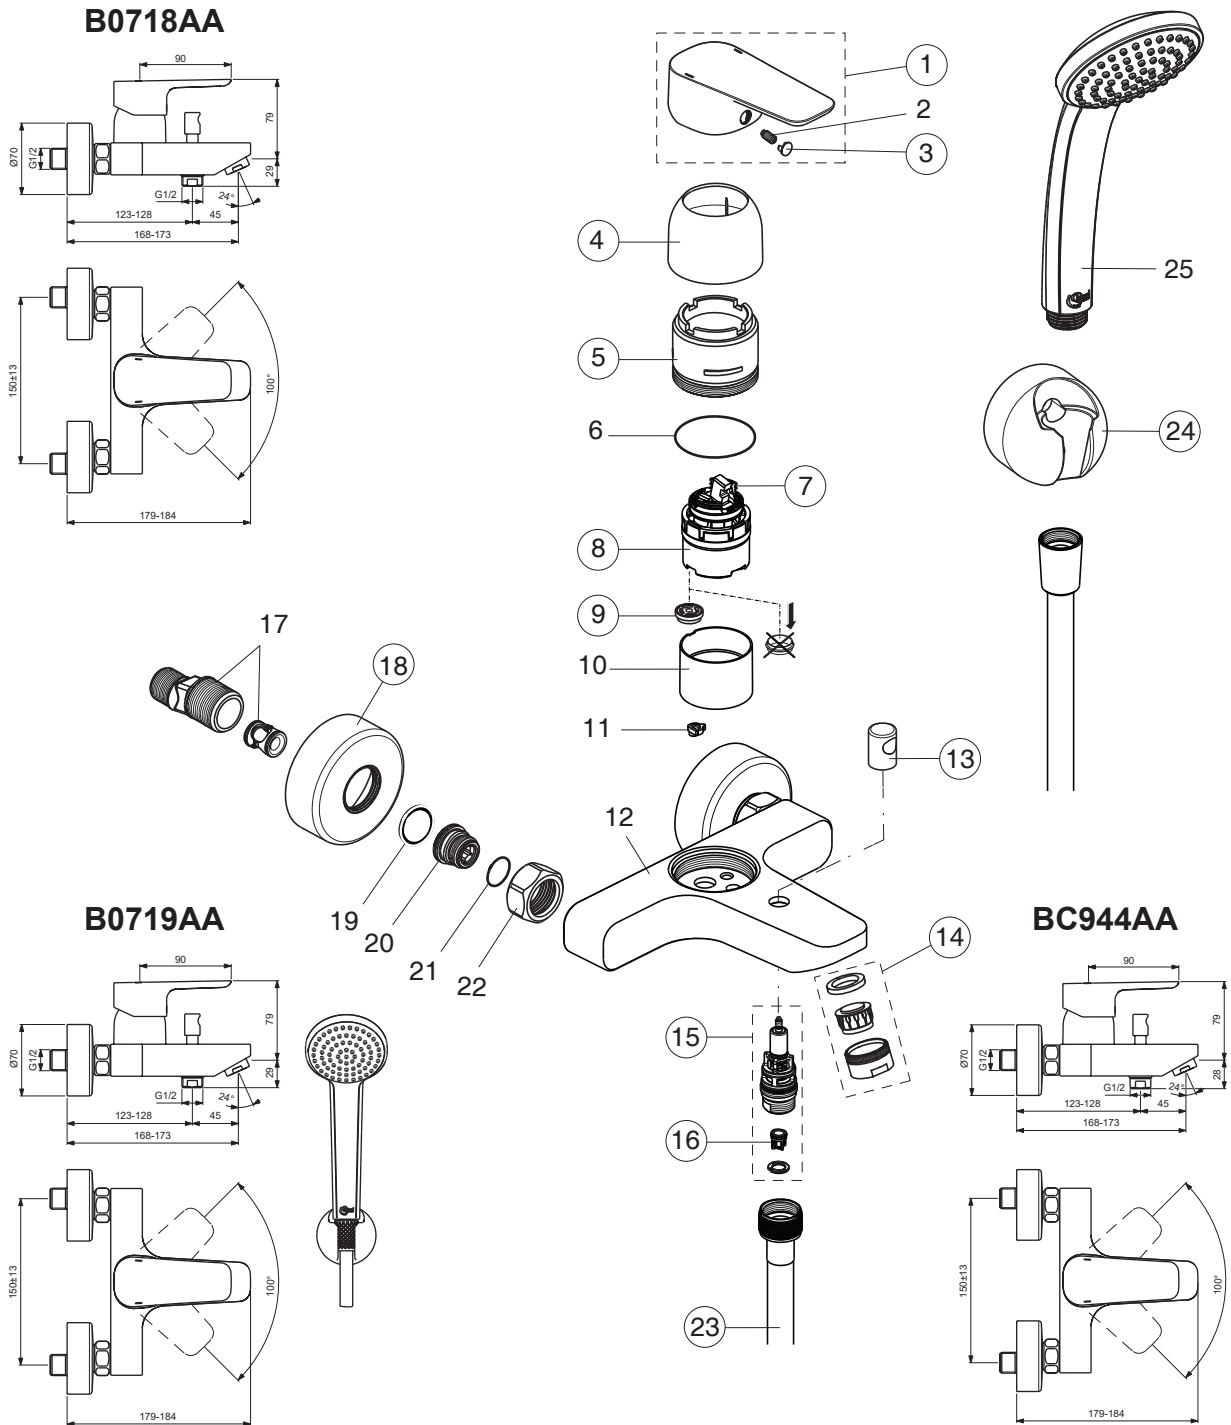

CERAPLAN III

Pos.	Signify	Spare parts-Nr.	Quantity	Pos.	Signify	Spare parts-Nr.	Quantity
1	Lever, w/logo-set	B961117AA	1 Pcs.	14	Casc.perlator M24x1-D	A960537AA	1 Pcs.
2	Screw M5x8		1 Pcs.	15	Neop.cascade M24x1-C	A961132AA*	1 Pcs.
3	Cap decorative	B960473AA	1 Pcs.	16	Diverter automatic	B960167AA	1 Pcs.
4	Rosette decorative	B960779AA	1 Pcs.	17	Rv-patrone	A960944NU	2 Pcs.
5	Screw M4x1.5	B960780NU	1 Pcs.	18	S-connections		2 Pcs.
6	O-Ring Ø42x1.6		1 Pcs.	19	Escutcheon	B960242AA	1 Pcs.
7	Hot limit stop	A861181NU	1 Pcs.	20	Fibre washer		2 Pcs.
8	Cartridge Ø38mm-click	B961491NU	1 Pcs.	21	Nipple M19x1.5LH		2 Pcs.
9	Flow limiter 8.4 l/min	A962966NU*	1 Pcs.	22	O-Ring Ø15.6x1.78		2 Pcs.
10	Insert		1 Pcs.	23	Coupling nut		2 Pcs.
11	Pin		1 Pcs.	24	Sh.hose L1500mm-compl.	B960604AA	1 Pcs.
12	Body bath/shower		1 Pcs.	25	Wall bracket fixed	B9467AA	1 Pcs.
13	Pull knob NIKLES	B960486AA	1 Pcs.		Handspray IDEALRAIN, 1F,80mm		1 Pcs.

* (for BC944AA)